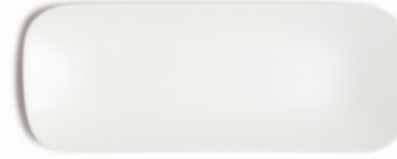

Yumiko Itohoshi porcelain
rectangle

hoso-black
w29xd11.2xh2.5
¥2,800+tax

hoso-mat
w29xd11.2xh2.5
¥2,800+tax

hoso-tsuya
w29xd11.2xh2.5
¥2,800+tax

maru-black
w22.5xd15.8xh2.1
¥2,500+tax

maru-mat
w22.5xd15.8xh2.1
¥2,500+tax

maru-tsuya
w22.5xd15.8xh2.1
¥2,500+tax

kaku-black
w23.5xd15.3xh2.3
¥2,500+tax

kaku-mat
w23.5xd15.3xh2.3
¥2,500+tax

kaku-tsuya
w23.5xd15.3xh2.3
¥2,500+tax